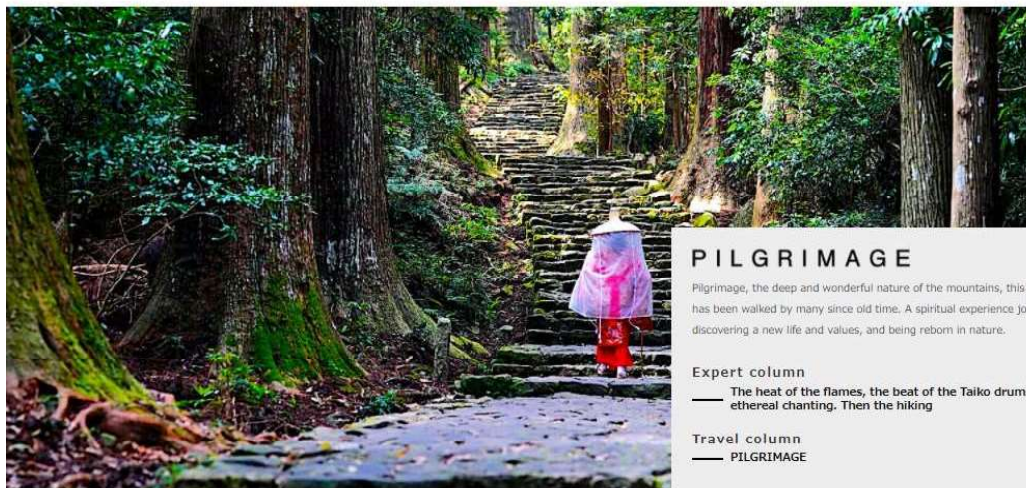

Shin, the strength to believe,

Chuu, loyalty, fidelity--.

This is the philosophy of Bushido, found in Kansai,

Japan's spiritual region.

Kansai, Japan.

<コラム16本（英語・日本語版）>

The **KANSAI** Guide  
Exciting Journey

## PILGRIMAGE

Pilgrimage, the deep and wonderful nature of the mountains, this ancient trail has been walked by many since old time. A spiritual experience journey that discovering a new life and values, and being reborn in nature.